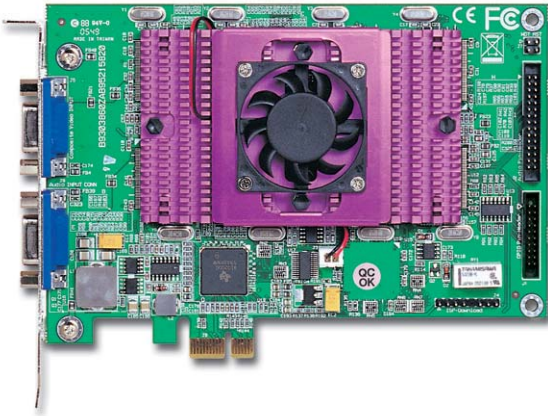

# DVC-5215

8-Channel PCI-Express Digital Video Capture Card

## Feature

- PCI Express x1 Interface
- 8 video and 8 audio in
- Up to 8 channel in real-time
- Spectacular cooling design
- Supports multiple resolutions of 640 x 480, 640 x 240, 320 x 240, and 320 x 120
- Provides customer with a unique encryption code to protect their software IP copyright using CPLD

Since PCI bus bandwidth is always the bottleneck of software CODEC video capture card, Portwell adopt the latest PCI Express technology to break the bandwidth limitation. Together with a special patent cooling design, DVC-5215 has an excellent quality and amazing spec.

### SPECIFICATION

OS	Microsoft Windows / Linux
Video Compression Format	N/A
Audio Compression Format	ADPCM
Video Input	8 CH in
Audio Input	8 CH in
Frame rate	240 FPS
Resolution	640 x 480 (NTSC) / 640 x 576 (PAL) 640 x 240(NTSC) / 640 x 288 (PAL) 320 x 240 (NTSC) / 320 x 288 (PAL)
Bit Rate	N/A
Motion Detection	N/A
Zoom in & Zoom out	N/A
Internet Watermark	N/A
File Format	N/A
Interface	PCI
GPIO	8GP In, 8GP Out
Dimension	157 (W) x 98 (H) mm