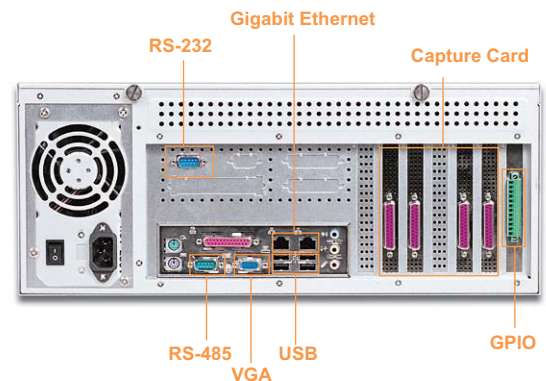

Feature

- Adopts Intel Matrix Storage Technology to support RAID 0/1/5/10
- Support up to six PCI slots and one PCI-E x 16 slot
- Support up to five HDD
- Dual Gigabit Ethernet ports

SPECIFICATION

Platform	
CPU	Intel® socket 775 Pentium® 4 or Celeron® processor
Chipset	Intel® 945G
Memory	Up to 4GB DDR 667/533 SDRAM on four 240-pin DIMM sockets
BIOS	Award
SSD	N/A
Storage Device	5 Swappable HDD
Expansion	6 PCI slot
RAID Function	RAID 0/1/5/10
Operating Temperature	0 to 40°C
Color	Silver/ Black
Dimension	482(W) x 461(D) x 177(H) mm
Optional	Slim type DVD/RW
I/O	
MIO	Two serial (RS-232 x 1, selectable RS-232/422/485 x 1)
Ethernet	Dual 10BASE-T/100BASE-TX/1000BASE-T
Audio	AC '97 2.2
Keyboard/Mouse	PS/2
GPIO	6GP In, 2GP Out (Optional)
USB	USB2.0 x8

■ PVR-4450 Drawing

Display	
Chipset	Intel® GMA950 GMCH
Display Memory	Dynamic share system memory up to 224MB or static share system memory up to 128MB
Interface	VGA