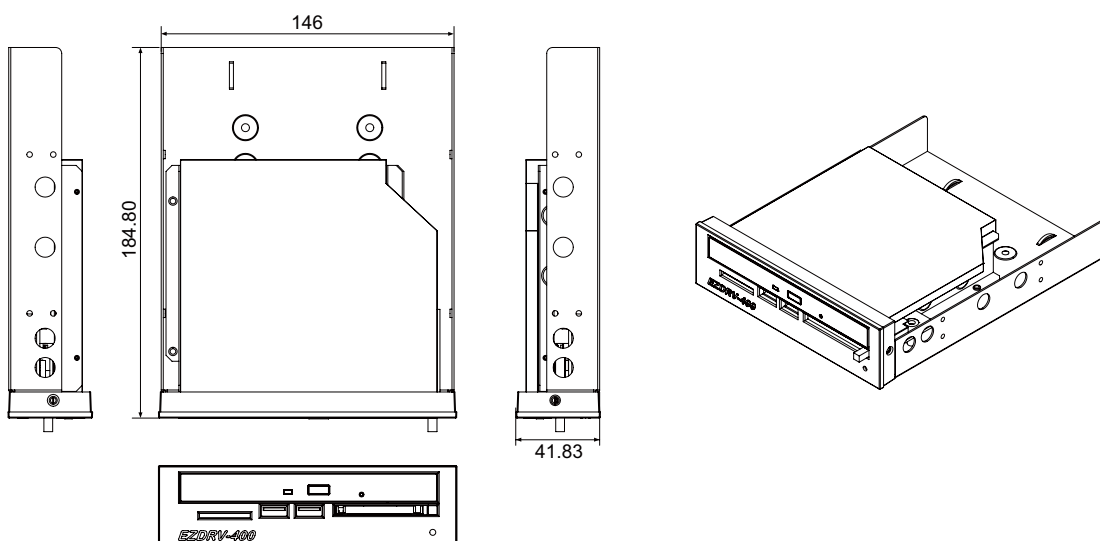

MECHANICAL DRAWING